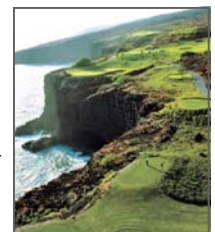

Neighbor Island Golf Packages!

Maui, Kona, Kauai or Lanai!

Perfect for a weekend get-away, golf or group trip!

Packages Include:

- Roundtrip air
- Hotel or Condo **Accommodations**
- **Rental Car** or Lanai Shuttle
- **Golf!**

These packages can be individually customized to fit you or your group's needs!